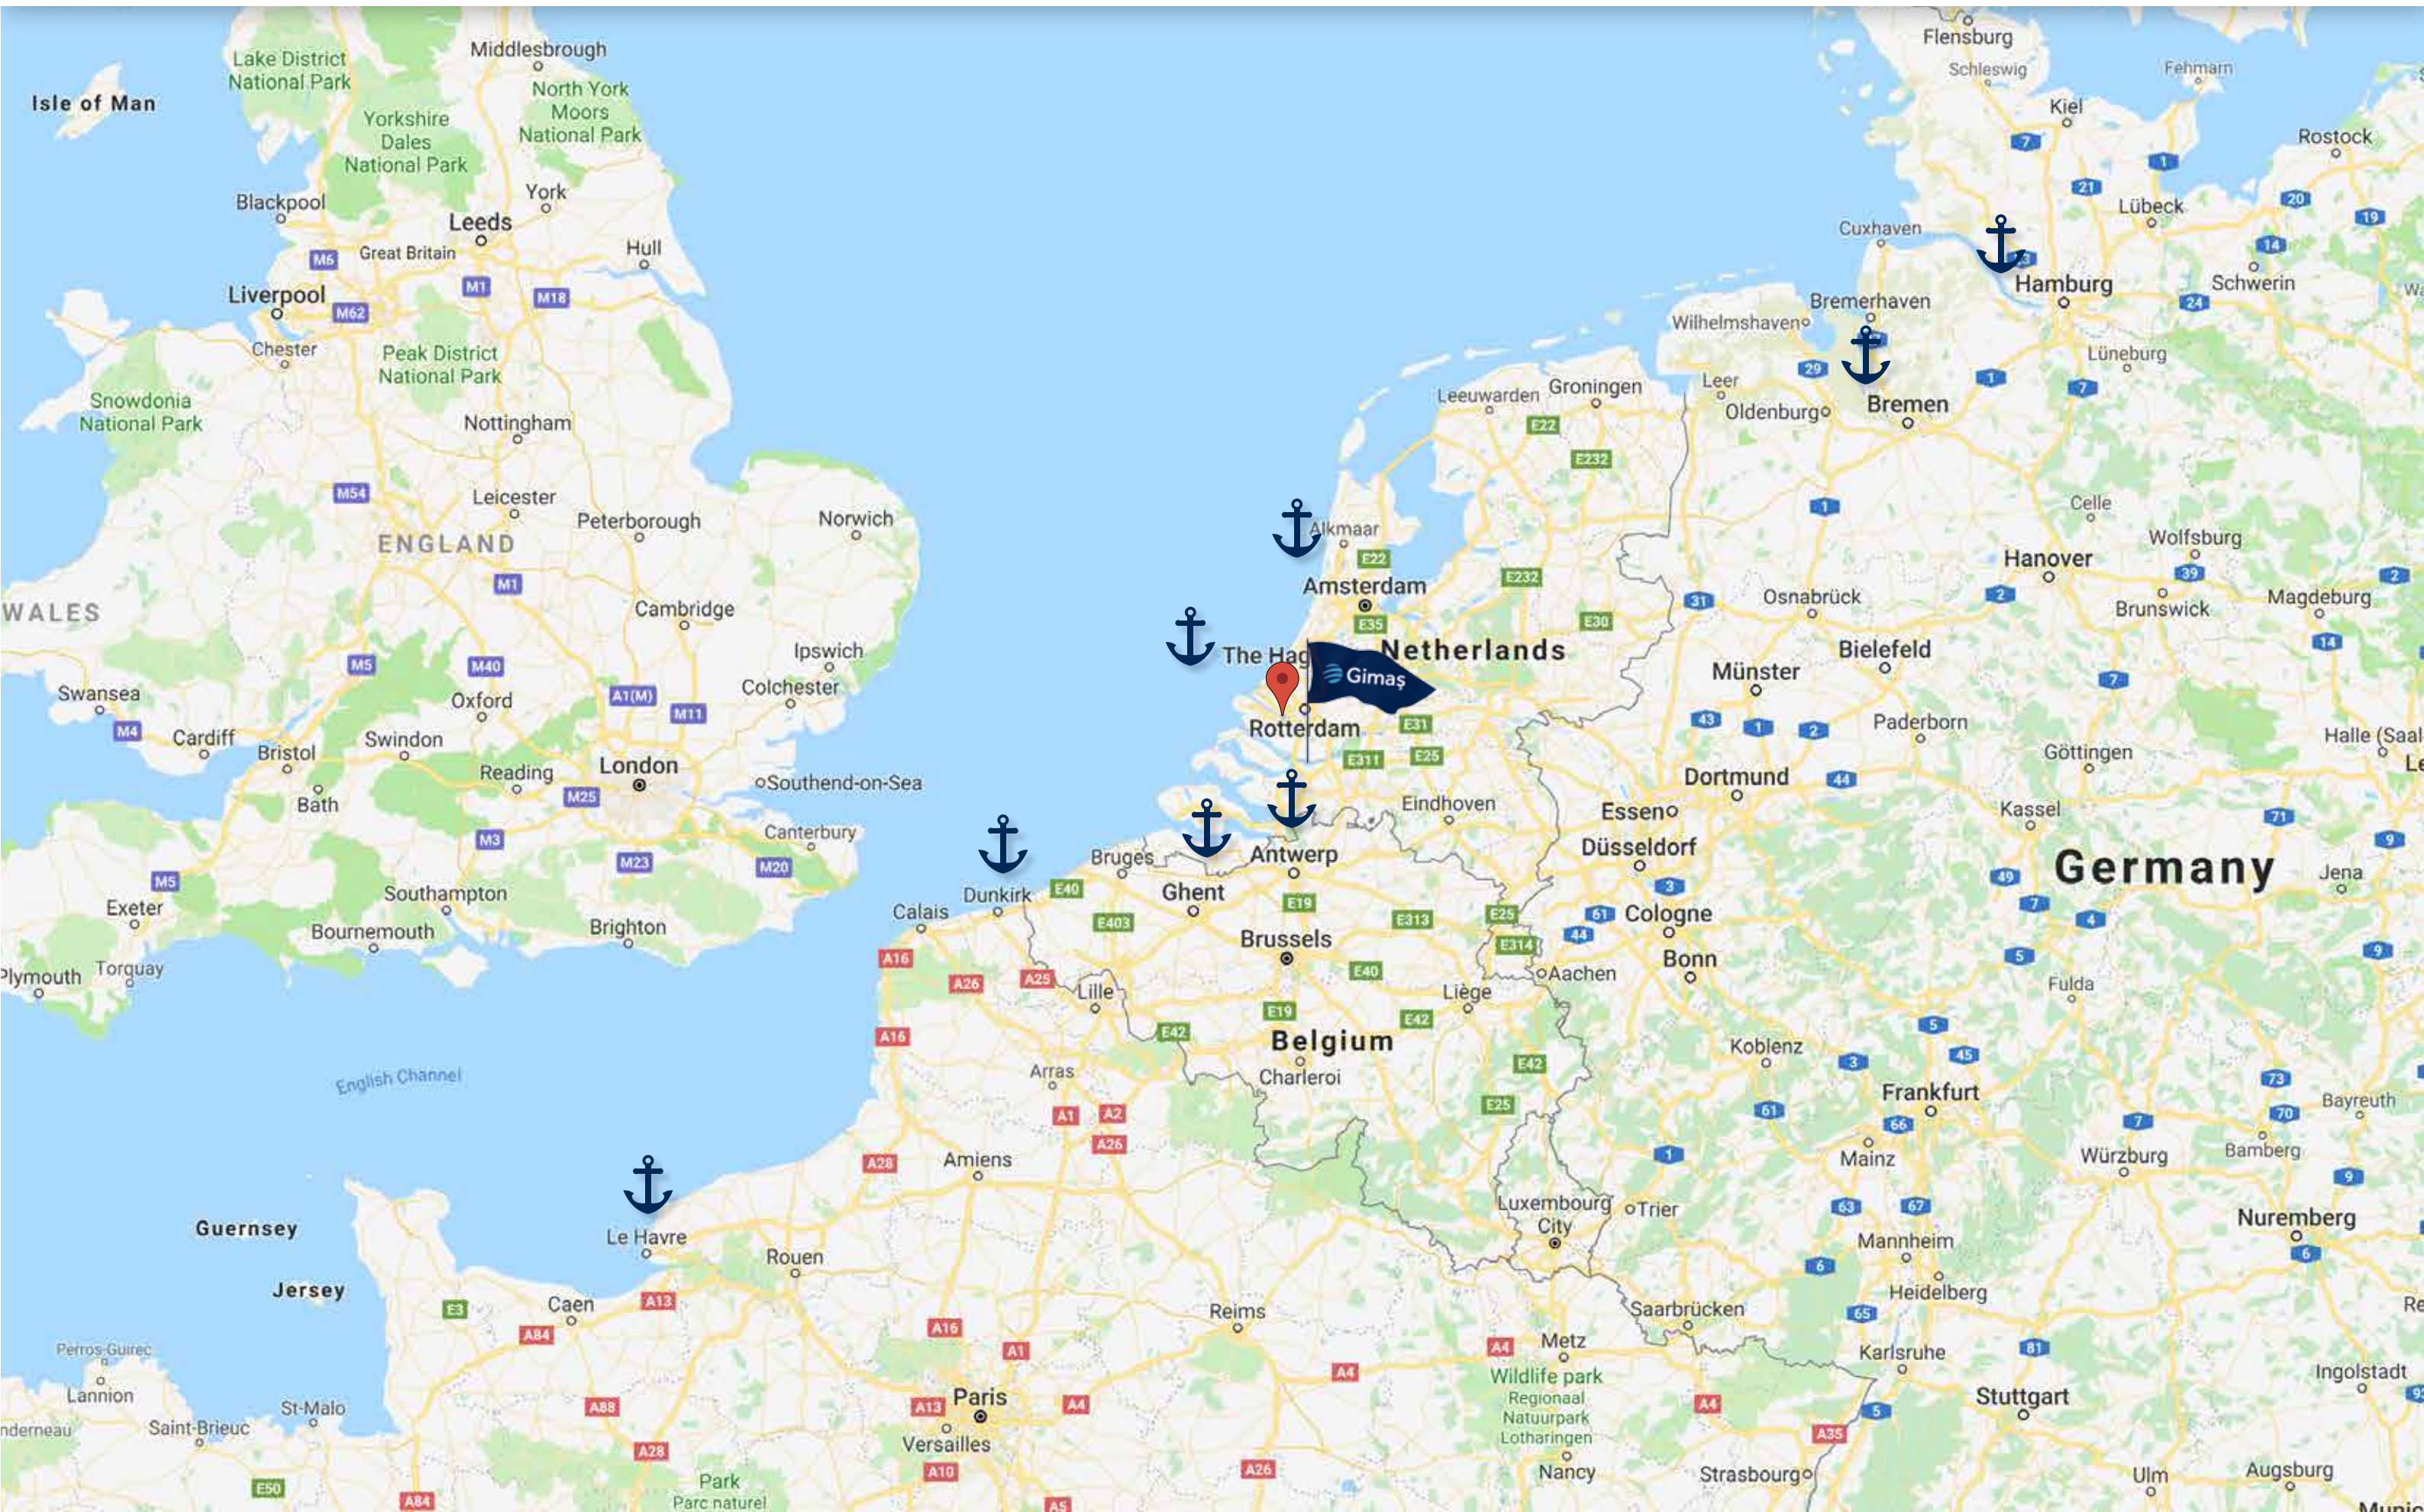

www.gimas.com

Harbours (Rotterdam)

We are in Rotterdam!

Technical Stores

- Engine Stores
- Valves
- Deck Stores
- Safety Equipments
- Cabin Stores
- Galley Stores
- Nautical & Stationery Items

Engine Stores